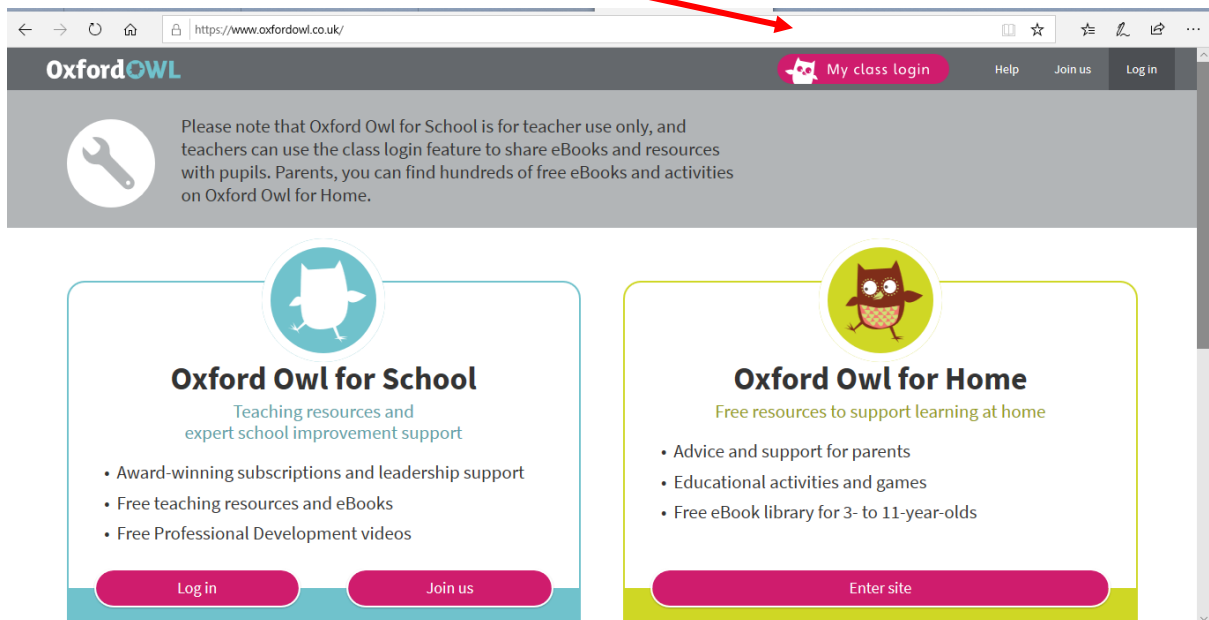

<https://www.oxfordowl.co.uk/>

Click the pink 'My Class Login' button

Now sign in:

Username: **rdty1**

Password: **rdty1**

You will enter the Oxford Owl Class site. Click the 'My Bookshelf' section.

Now search for the required book.