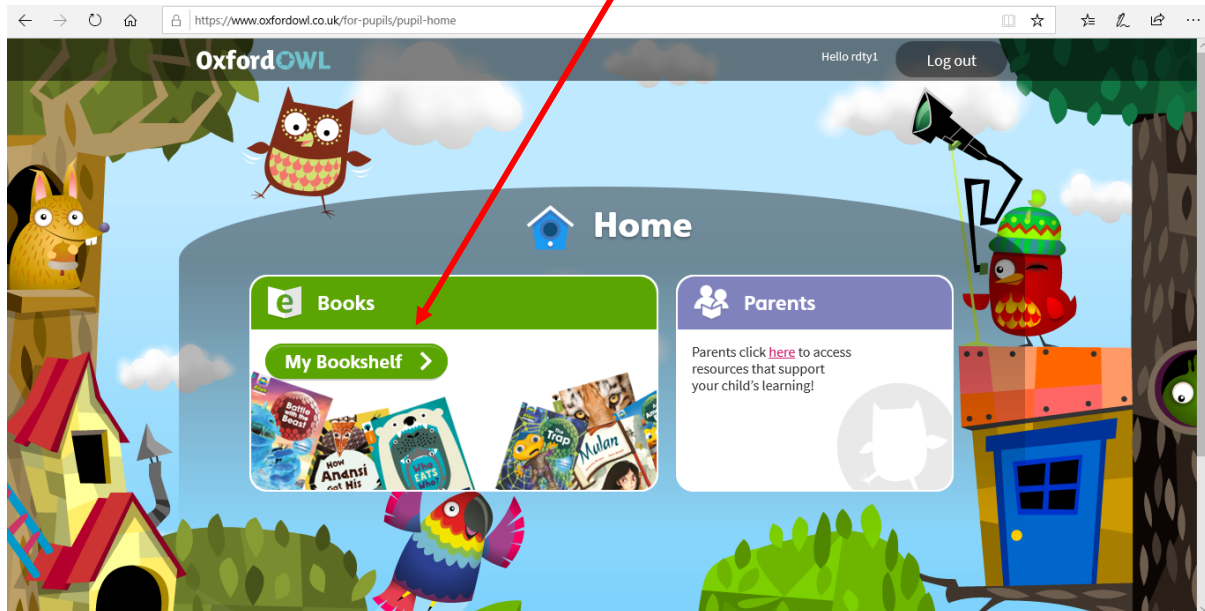

<https://www.oxfordowl.co.uk/>

Click the pink 'My Class Login' button

Now sign in:

Username: **rdty1**

Password: **rdty1**

You will enter the Oxford Owl Class site. Click the 'My Bookshelf' section.

Now search for the required book.