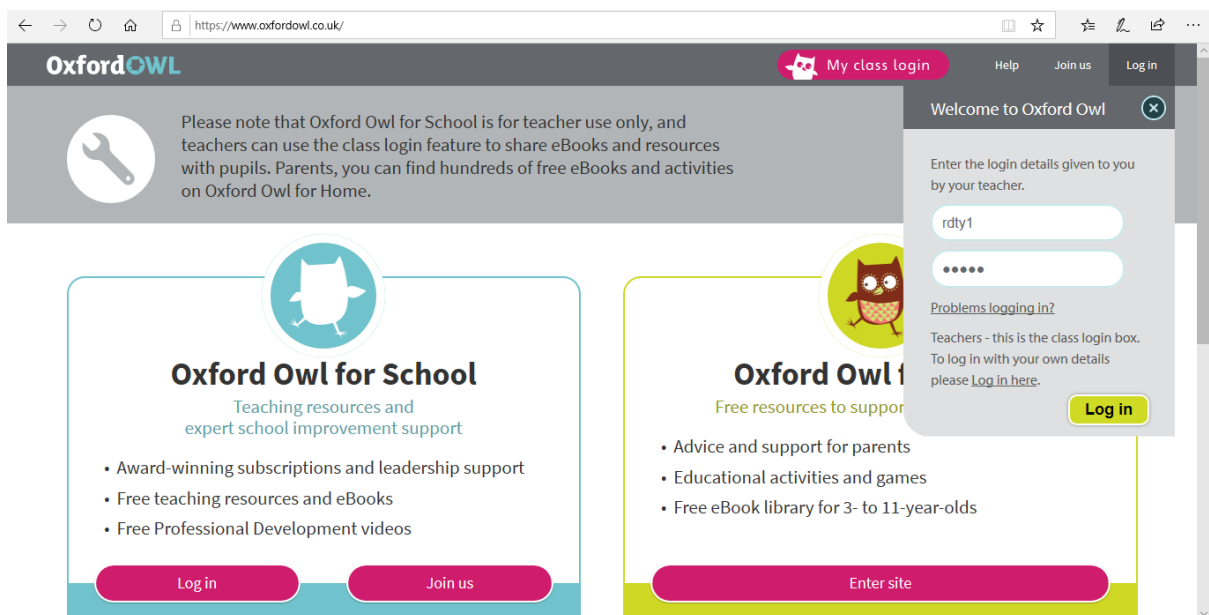

<https://www.oxfordowl.co.uk/>

Click the pink 'My Class Login' button

Now sign in:

Username: **rdty1**

Password: **rdty1**

You will enter the Oxford Owl Class site. Click the 'My Bookshelf' section.

Now search for the required book.